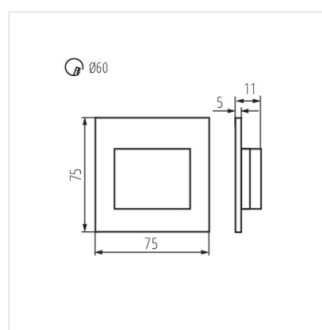

ERINUS LED L B

ERINUS LED

LED schodišťové svítidlo

ERINUS LED O B

ERINUS LED LL B

ERINUS LED L

ERINUS LED O

ERINUS LED LL