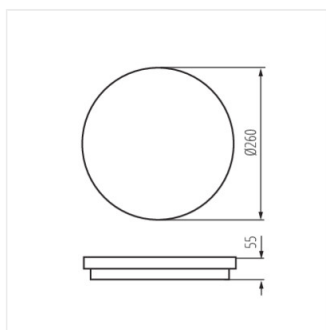

BENO LED

Stropní LED svítidlo

BENO 24W O