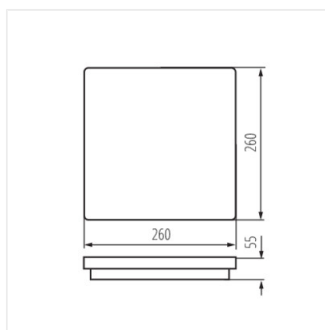

BENO LED

Stropní LED svítidlo

BENO 24W L