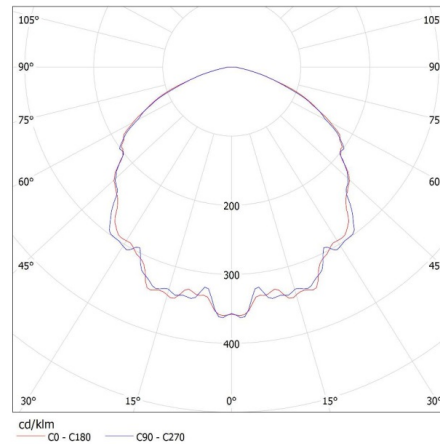

KANLUX S.A. (kat 27155+33193+33196) HB PRO LED HI 100W-NW + LENS 120D + GRID / LDC (Polar)

PŘÍSLUŠENSTVÍ:

33193 HBPH LENS 120D 100W 120-degree lens for the HB PRO HI 100W, HBPH LENS 120D 100W light fittings (33193)

33194 HBPH LENS 120D 150W 120-degree lens for the HB PRO HI 150W, HBPH LENS 120D 150W light fittings (33194)

33195 HBPH LENS 120D 200W 120-degree lens for the HB PRO HI 200W, HBPH LENS 120D 200W light fittings (33195)

33190 HBPH LENS 50D 100W 50-degree lens for the HB PRO HI 100W, HBPH LENS 50D 100W light fittings (33190)