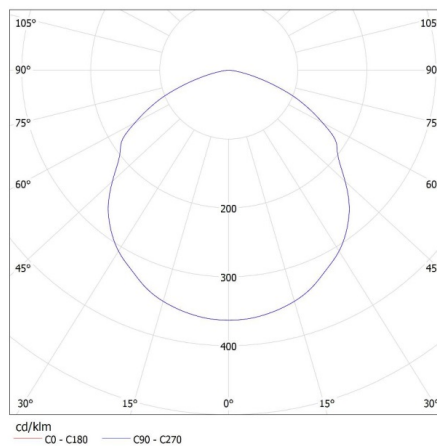

KANLUX S.A. (kat 27155+33193) HB PRO LED HI 100W-NW + LENS 120D / LDC (Polar)