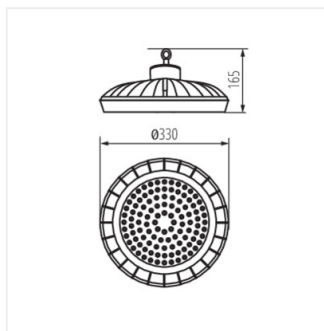

HB PRO LED HI 100W-NW

HB PRO LED HI 150W-NW

HB PRO LED HI 200W-NW

HB PRO LED HI 100W-NW

HB PRO LED HI 150W-NW

HB PRO LED HI 200W-NW

PŘÍSLUŠENSTVÍ:

33193 HBPH LENS 120D 100W 120-degree lens for the HB PRO HI 100W, HBPH LENS 120D 100W light fittings (33193)