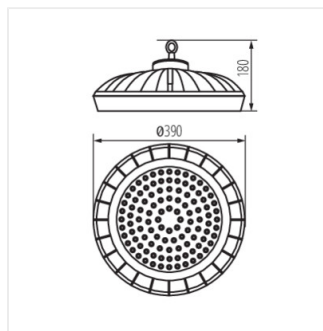

HB PRO LED HI 100W-NW

HB PRO LED HI 150W-NW

HB PRO LED HI 200W-NW

HB PRO LED HI 100W-NW

HB PRO LED HI 150W-NW

HB PRO LED HI 200W-NW

PŘÍSLUŠENSTVÍ:

33193 HBPH LENS 120D 100W 120-degree lens for the HB PRO HI 100W, HBPH LENS 120D 100W light fittings (33193)