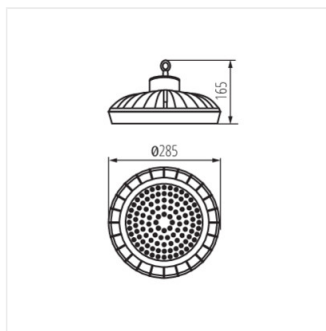

HB PRO LED HI 100W-NW

HB PRO LED HI 150W-NW

HB PRO LED HI 200W-NW

HB PRO LED HI 100W-NW

HB PRO LED HI 150W-NW

HB PRO LED HI 200W-NW

PŘÍSLUŠENSTVÍ:

33193 HBPH LENS 120D 100W 120-degree lens for the HB PRO HI 100W, HBPH LENS 120D 100W light fittings (33193)