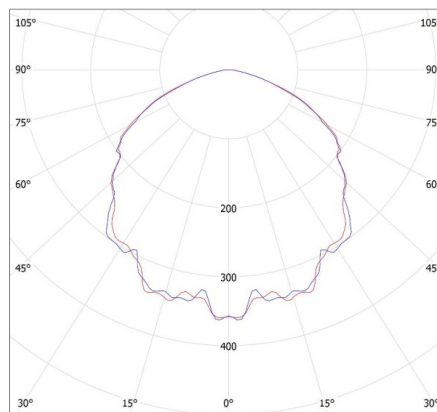

KANLUX S.A. (kat 27155+33193+33196) HB PRO LED HI 100W-NW + LENS 120D + GRID / LDC (Polar)

PŘÍSLUŠENSTVÍ:

33193 HBPH LENS 120D 100W 120-degree lens for the HB PRO HI 100W, HBPH LENS 120D 100W light fittings (33193)

33194 HBPH LENS 120D 150W 120-degree lens for the HB PRO HI 150W, HBPH LENS 120D 150W light fittings (33194)