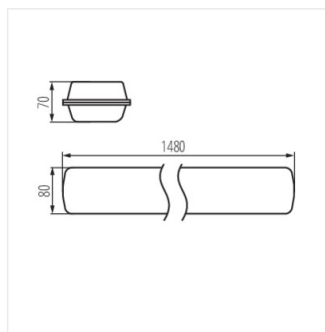

FUTURIO LED 55W 1480mm

Prachotěsné LED svítidlo

FT1200 55W-840