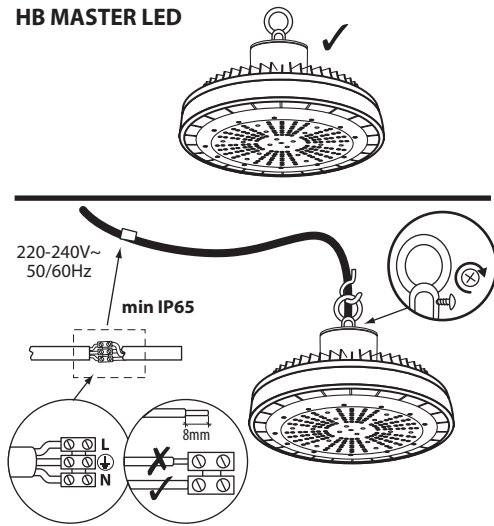

HB MASTER LED

ACCESSORIES HB MASTER LED 100W/150W

ACCESSORIES HB MASTER LED 200W