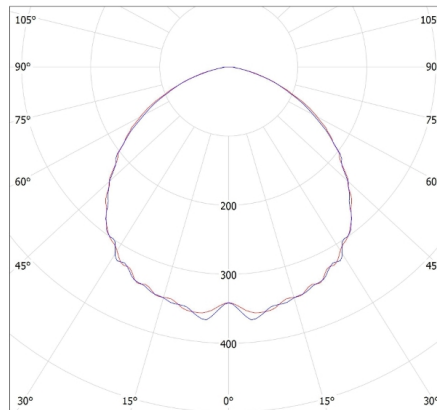

28530 HB MASTER LED 100W

Stropní svítidlo LED high bay

KANLUX S.A. (kat 28530+28539+28545) HB MASTER LED 100W + PC 100D + GRID / LDC (Polar)

Luminaire: KANLUX S.A. (kat 28530+28539+28545) HB MASTER LED 100W + PC 100D + GRID
Lamps: 1 x HB MASTER LED 100W