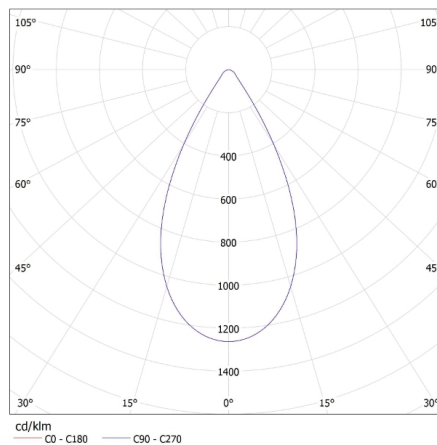

KANLUX S.A. (kat 28530+28537) HB MASTER LED 100W + LENS 60D / LDC (Polar)

Luminaire: KANLUX S.A. (kat 28530+28537) HB MASTER LED 100W + LENS 60D
Lamps: 1 x HB MASTER LED 100W