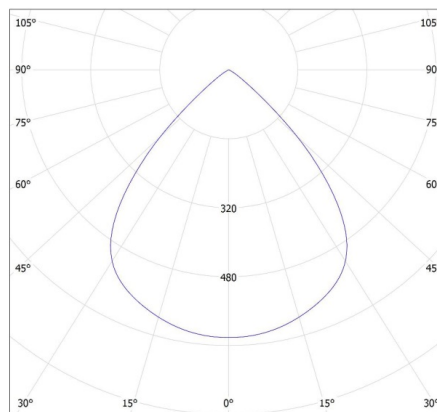

KANLUX S.A. (kat 28530+28538+28533) HB MASTER LED 100W + LENS 90D + REF ALU / LDC (Polar)

Luminaire: KANLUX S.A. (kat 28530+28538+28533) HB MASTER LED 100W + LENS 90D + REF ALU
Lamps: 1 x HB MASTER LED 100W