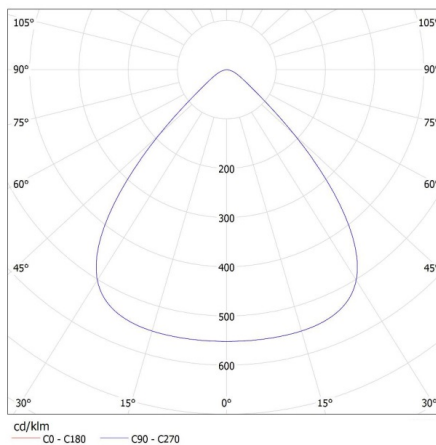

KANLUX S.A. (kat 28530+28538) HB MASTER LED 100W + LENS 90D / LDC (Polar)