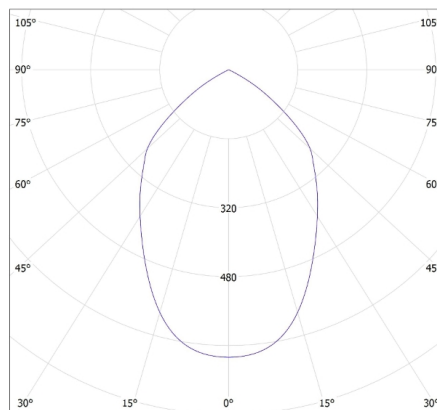

KANLUX S.A. (kat 28530+28539+28533) HB MASTER LED 100W + PC 100D + REF ALU / LDC (Polar)

Luminaire: KANLUX S.A. (kat 28530+28539+28533) HB MASTER LED 100W + PC 100D + REF ALU
Lamps: 1 x HB MASTER LED 100W