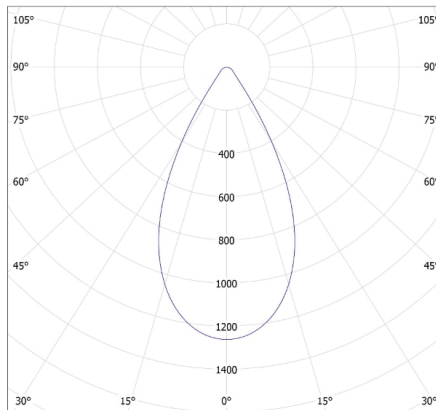

28530 HB MASTER LED 100W

Stropní svítidlo LED high bay

KANLUX S.A. (kat 28530+28537+28535) HB MASTER LED 100W + LENS 60D + REF PC / LDC (Polar)

Luminaire: KANLUX S.A. (kat 28530+28537+28535) HB MASTER LED 100W + LENS 60D + REF PC
Lamps: 1 x HB MASTER LED 100W