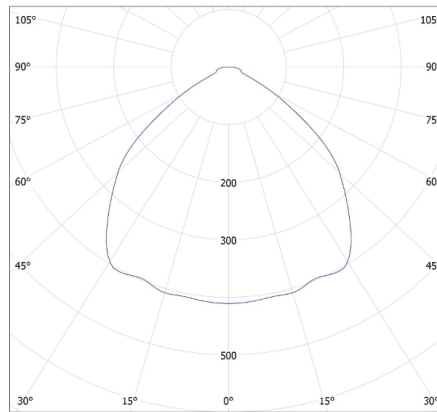

28530 HB MASTER LED 100W

Stropní svítidlo LED high bay

KANLUX S.A. (kat 28530+28539+28535) HB MASTER LED 100W + PC 100D + REF PC / LDC (Polar)

Luminaire: KANLUX S.A. (kat 28530+28539+28535) HB MASTER LED 100W + PC 100D + REF PC
Lamps: 1 x HB MASTER LED 100W