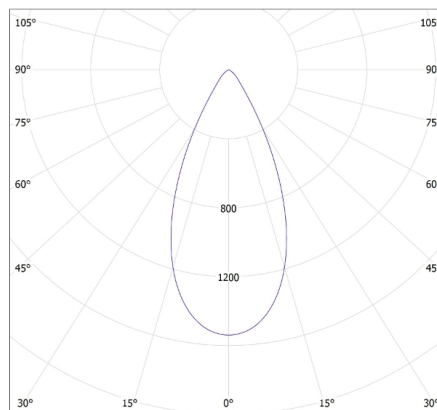

KANLUX S.A. (kat 28530+28537+28533) HB MASTER LED 100W + LENS 60D + REF ALU / LDC (Polar)

Luminaire: KANLUX S.A. (kat 28530+28537+28533) HB MASTER LED 100W + LENS 60D + REF ALU
Lamps: 1 x HB MASTER LED 100W