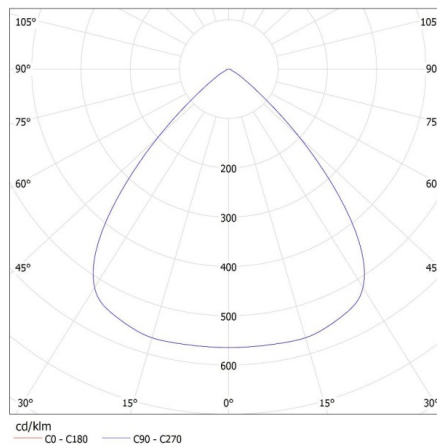

28530 HB MASTER LED 100W

Stropní svítidlo LED high bay

KANLUX S.A. (kat 28530+28538+28535) HB MASTER LED 100W + LENS 90D + REF PC / LDC (Polar)

PŘÍSLUŠENSTVÍ:

28543 HBM BRACKET 100/150W Montážní úchyt pro svítidlo HB MASTER 100W, 150W

28545 HBM GRID 100/150W Ochranná mřížka pro svítidlo HB MASTER 100W, 150W

28537 HBM LENS 60D 100/150W Čočka 60 stupňů pro svítidlo HB MASTER 100W, 150W

28538 HBM LENS 90D 100/150W Čočka 90 stupňů pro svítidlo HB MASTER 100W, 150W