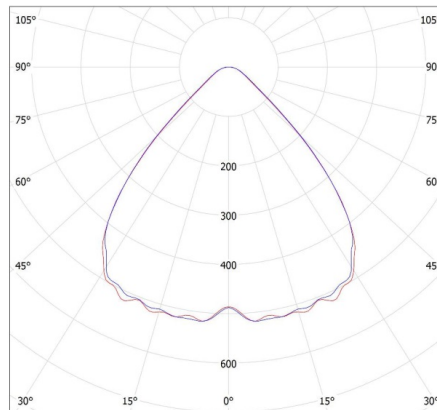

28530 HB MASTER LED 100W

Stropní svítidlo LED high bay

KANLUX S.A. (kat 28530+28538+28545) HB MASTER LED 100W + LENS 90D + GRID / LDC (Polar)

Luminaire: KANLUX S.A. (kat 28530+28538+28545) HB MASTER LED 100W + LENS 90D + GRID
Lamps: 1 x HB MASTER LED 100W