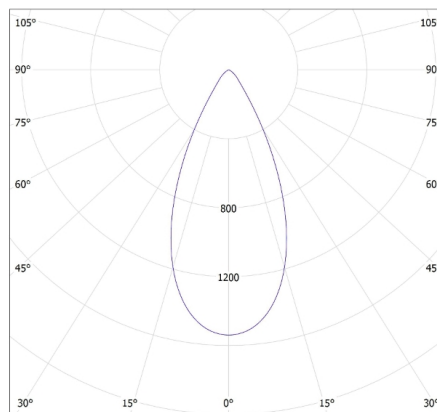

KANLUX S.A. (kat 28530+28537+28533) HB MASTER LED 100W + LENS 60D + REF ALU / LDC (Polar)

Luminaire: KANLUX S.A. (kat 28530+28537+28533) HB MASTER LED 100W + LENS 60D + REF ALU
Lamps: 1 x HB MASTER LED 100W