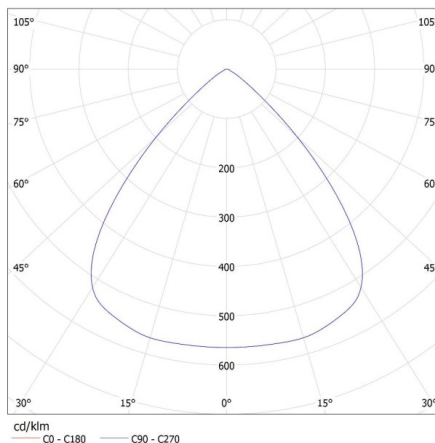

28530 HB MASTER LED 100W

Stropní svítidlo LED high bay

KANLUX S.A. (kat 28530+28538+28535) HB MASTER LED 100W + LENS 90D + REF PC / LDC (Polar)

PŘÍSLUŠENSTVÍ:

28543 HBM BRACKET 100/150W

Montážní úchyt pro svítidlo HB MASTER 100W, 150W

28545 HBM GRID 100/150W

Ochranná mřížka pro svítidlo HB MASTER 100W, 150W

28537 HBM LENS 60D 100/150W

Čočka 60 stupňů pro svítidlo HB MASTER 100W, 150W