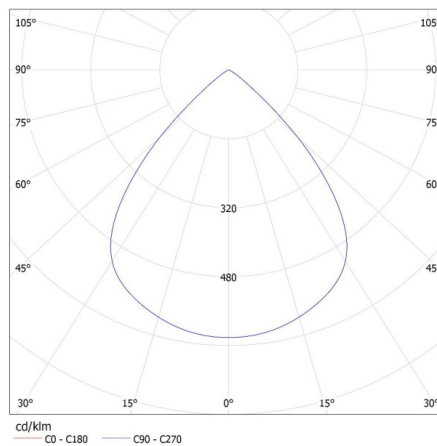

KANLUX S.A. (kat 28530+28538+28533) HB MASTER LED 100W + LENS 90D + REF ALU / LDC (Polar)

Luminaire: KANLUX S.A. (kat 28530+28538+28533) HB MASTER LED 100W + LENS 90D + REF ALU
Lamps: 1 x HB MASTER LED 100W