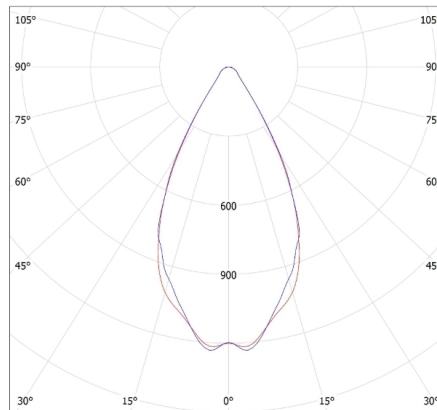

28530 HB MASTER LED 100W

Stropní svítidlo LED high bay

KANLUX S.A. (kat 28530+28537+28545) HB MASTER LED 100W + LENS 60D + GRID / LDC (Polar)

Luminaire: KANLUX S.A. (kat 28530+28537+28545) HB MASTER LED 100W + LENS 60D + GRID
Lamps: 1 x HB MASTER LED 100W