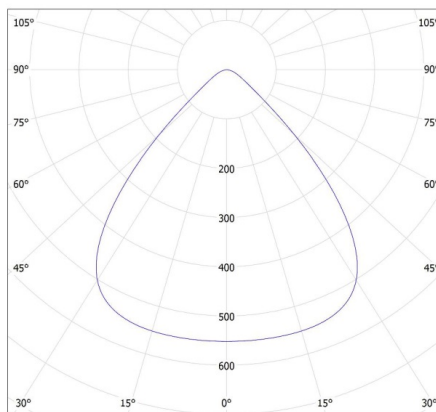

KANLUX S.A. (kat 28530+28538) HB MASTER LED 100W + LENS 90D / LDC (Polar)