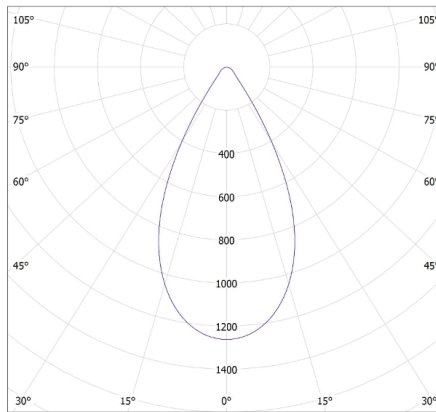

28530 HB MASTER LED 100W

Stropní svítidlo LED high bay

KANLUX S.A. (kat 28530+28537+28535) HB MASTER LED 100W + LENS 60D + REF PC / LDC (Polar)

Luminaire: KANLUX S.A. (kat 28530+28537+28535) HB MASTER LED 100W + LENS 60D + REF PC
Lamps: 1 x HB MASTER LED 100W