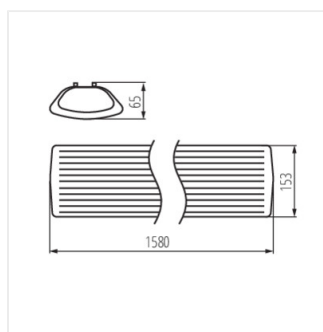

## MEBA 4LED

Lineární svítidlo pro LED trubice T8

MEBA 4LED 2X120 PS

MEBA 4LED 2X120 OP PS

MEBA 4LED 2X150 OP PS

MEBA 4LED 2X120

MEBA 4LED 2X120

MEBA 4LED 2X150