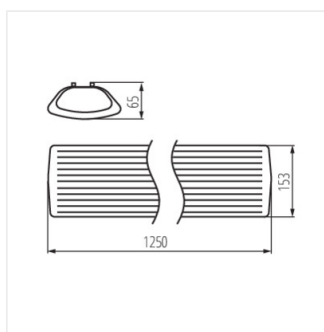

## MEBA 4LED

Lineární svítidlo pro LED trubice T8

MEBA 4LED 2X120 PS

MEBA 4LED 2X120 OP PS

MEBA 4LED 2X150 OP PS

MEBA 4LED 2X120

MEBA 4LED 2X120

MEBA 4LED 2X150