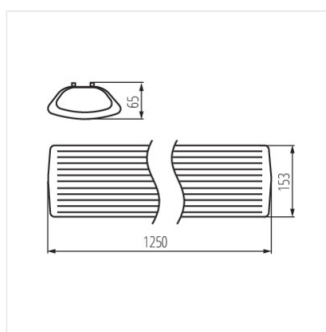

## MEBA 4LED

Lineární svítidlo pro LED trubice T8

MEBA 4LED 2X120 PS

MEBA 4LED 2X120 OP PS

MEBA 4LED 2X150 OP PS

MEBA 4LED 2X120

MEBA 4LED 2X120

MEBA 4LED 2X150