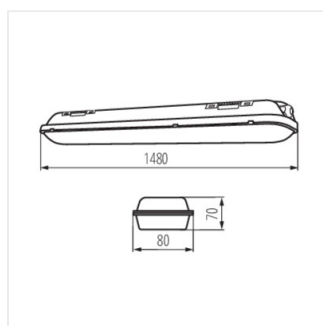

## MAH LED N

Prachotěsné LED svítidlo

MAH-LED N 20W-NW/PC

MAH-LED N 40W-NW/PC

MAH-LED N 50W-NW/PC

MAH-LED N 20W

MAH-LED N 40W

MAH-LED N 50W