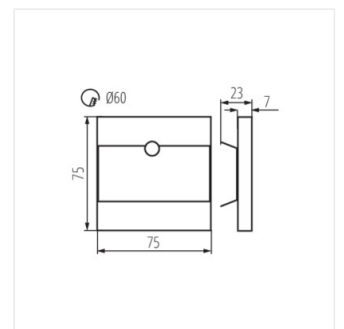

TERRA LED PIR B-NW