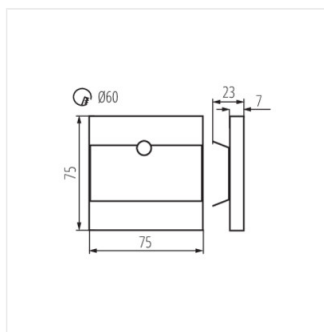

TERRA LED

LED schodišťové svítidlo

TERRA LED PIR B-WW