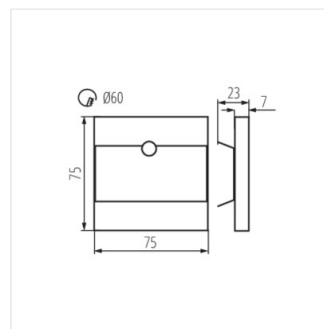

TERRA LED PIR