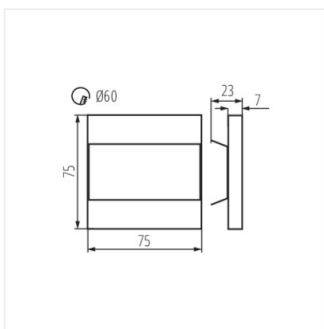

- Materiál korpusu: leštěná nerezová ocel, plast

TERRA LED

LED schodišťové svítidlo

TERRA LED; TERRA LED AC

TERRA LED W

TERRA LED PIR

TERRA MINI LED B

TERRA LED PIR B