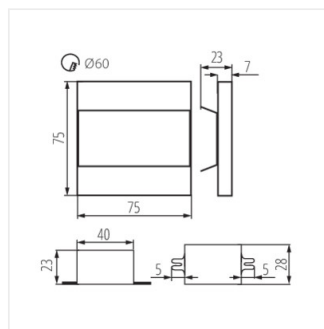

TERRA LED AC