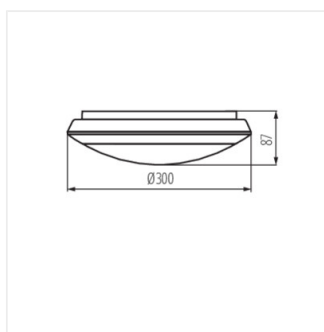

DABA N LED SMD DL-22W

DABA N LED SMD DL-22W