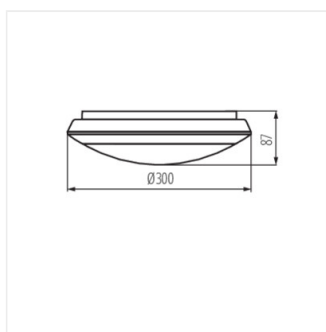

DABA N LED SMD DL-16W

DABA N LED SMD DL-16W