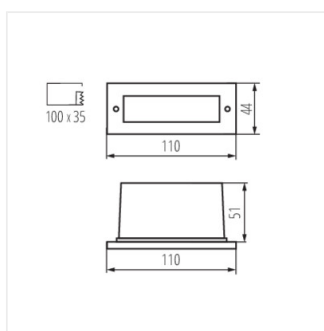

TAXI SMD

Vestavné svítidlo

TAXI SMD L C/M-NW

TAXI SMD P C/M-WW

TAXI SMD P C/M-NW

TAXI SMD L

TAXI SMD P