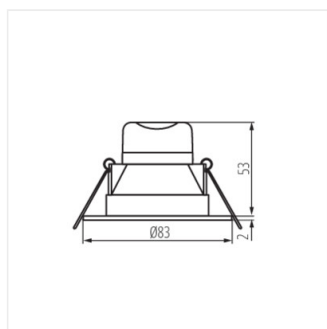

- Materiál korpusu: plast
- Materiál difuzoru: plast

IVIAN LED

Bodové LED svítidlo IP44

IVIAN LED 4,5W W-WW

IVIAN LED 4,5W SN-WW

IVIAN LED 4,5W W-NW

IVIAN LED 4,5W SN-NW

IVIAN LED 4-5W