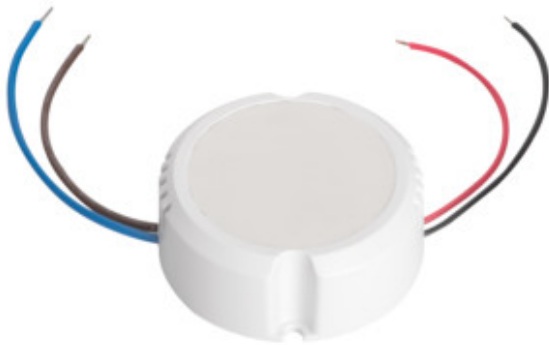

CIRCO

Napaječ CV

$[V]$ 220-240 AC	$[Hz]$ 50/60	CV 	PRI [V] 220-240	SEC [V] 12 DC		IP 20
			$[mm^2]$ 0,5	 5+25		

CIRCO LED 12VDC 0-10W

	$[V]$	
CIRCO LED 12VDC 0-10W	24240	220-240 AC 0-10
CIRCO LED 12VDC 0-15W	24241	220-240 AC 0-15

CIRCO LED 12VDC 0-10W

CIRCO LED 12VDC 0-15W

CIRCO

Napaječ CV

CIRCO LED