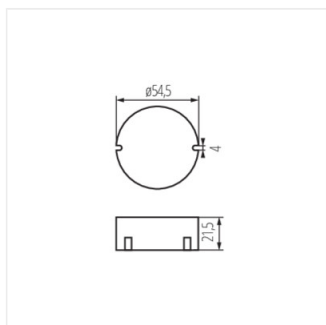

CIRCO

Napaječ CV

CIRCO LED