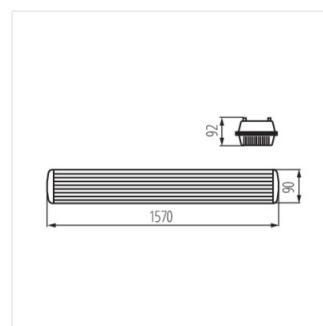

Prachotěsné svítidlo pro LED trubice

MAH PLUS-236/4LED/PC

MAH PLUS-258/4LED/PC

MAH PLUS-136/4LED/PC

MAH PLUS-158/4LED/PC

MAH PLUS-236/4LED/PC

MAH PLUS-258/4LED/PC

MAH PLUS-136/4LED/PC