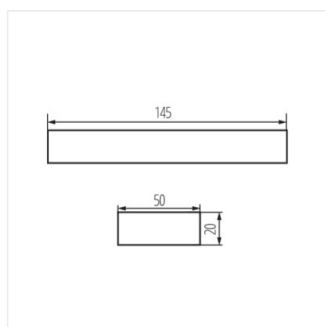

DRIFT

Napaječ CV

DRIFT LED 3-18W