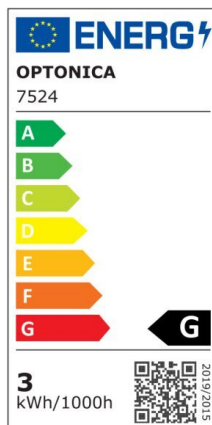

LED Step Light White Square

Power

3W

Light color

Warm
White
(WW)

CE

RoHS

Technical specifications

Catalog number	7524
Beam angle	34°
Body Color	White
Brand	Optonica
Color Code	830
Color Designation	Warm White (WW)

Color Of The Shell	White
Correlated Color Temperature	3000K
Dimmable	No
EAN Code	3800156675247
Energy Consumption	3 kWh/1000h
Energy Efficiency Label	G
Flux	90 lm
FLUX per watt	30lm/W
Input voltage	AC220-240V
Instant On	0.1s
IP	20
Items per box	50
Items per pack	1
Life span	25 000 Hours
Lumen maintenance at end of service life	70%
Material	Aluminium
Mercury Free	Yes
On/Off Cycles	25 000x
Operating Frequency	50-60Hz
Power	3W
Power Factor	0.5
Product Code	WL3-A3
Ra ≥	80
Size of package	90x90x60 mm
Size of product	80x80x51 mm
Temperature	-20°C / +50°C
Warranty	2 Years
Wattage Equivalent	8W
Weight of Product	223 gr.