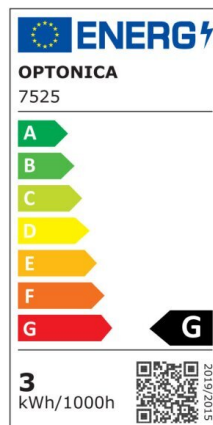

LED Step Light White Square

Power

3W

Light color

Warm
White
(WW)

CE

RoHS

Technical specifications

Catalog number	7524
Beam angle	34°
Body Color	White
Brand	Optonica
Color Code	830
Color Designation	Warm White (WW)

Color Of The Shell	White
Correlated Color Temperature	3000K
Dimmable	No
EAN Code	3800156675247
Energy Consumption	3 kWh/1000h
Energy Efficiency Label	G
Flux	90 lm
FLUX per watt	30lm/W
Input voltage	AC220-240V
Instant On	0.1s
IP	20
Items per box	50
Items per pack	1
Life span	25 000 Hours
Lumen maintenance at end of service life	70%
Material	Aluminium
Mercury Free	Yes
On/Off Cycles	25 000x
Operating Frequency	50-60Hz
Power	3W
Power Factor	0.5
Product Code	WL3-A3
Ra ≥	80
Size of package	90x90x60 mm
Size of product	80x80x51 mm
Temperature	-20°C / +50°C
Warranty	2 Years
Wattage Equivalent	8W
Weight of Product	223 gr.