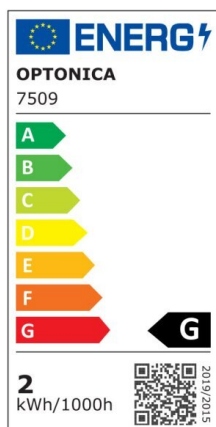

## LED Step Light Square Black

Power

2W

Light color

Warm  
White  
(WW)

CE

RoHS

## Technical specifications

Catalog number	7509
Beam angle	55°
Body Color	Black
Brand	Optonica
Color Code	830
Color Designation	Warm White (WW)

Color Of The Shell	Black
Correlated Color Temperature	3000K
Dimmable	No
EAN Code	3800156675094
Energy Consumption	2 kWh/1000h
Energy Efficiency Label	G
Flux	80 lm
FLUX per watt	40lm/W
Input voltage	AC220-240V
Instant On	0.1s
IP	65
Items per box	50
Items per pack	1
Life span	25 000 Hours
Lumen maintenance at end of service life	70%
Material	Polycarbonate
Mercury Free	Yes
Mount Type	Step light
On/Off Cycles	25 000x
Operating Frequency	50-60Hz
Power	2W
Power Factor	0.5
Product Code	WL2-A5
Ra ≥	80
Size of package	135x135x40 mm
Size of product	124x124x27 mm
Temperature	-30°C / +50°C
Warranty	2 Years
Wattage Equivalent	8W
Weight of Product	214 gr.