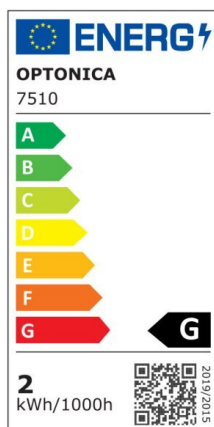

## LED Step Light Square Black

Power

2W

Light color

Warm  
White  
(WW)

CE

RoHS

## Technical specifications

Catalog number	7509
Beam angle	55°
Body Color	Black
Brand	Optonica
Color Code	830
Color Designation	Warm White (WW)

Color Of The Shell	Black
Correlated Color Temperature	3000K
Dimmable	No
EAN Code	3800156675094
Energy Consumption	2 kWh/1000h
Energy Efficiency Label	G
Flux	80 lm
FLUX per watt	40lm/W
Input voltage	AC220-240V
Instant On	0.1s
IP	65
Items per box	50
Items per pack	1
Life span	25 000 Hours
Lumen maintenance at end of service life	70%
Material	Polycarbonate
Mercury Free	Yes
Mount Type	Step light
On/Off Cycles	25 000x
Operating Frequency	50-60Hz
Power	2W
Power Factor	0.5
Product Code	WL2-A5
Ra ≥	80
Size of package	135x135x40 mm
Size of product	124x124x27 mm
Temperature	-30°C / +50°C
Warranty	2 Years
Wattage Equivalent	8W
Weight of Product	214 gr.