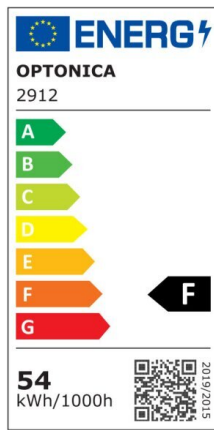

LED Ceiling Light White Body - Round

Power

30W

Light color

Neutral
White
Light
(NW)

CE

RoHS

*Can be mounted directly on the ceiling or with hanging accessories (available separately)

Technical specifications

Catalog number	2907
Beam angle	120°
Brand	Optonica
Product Code	PD30-A2
Body Color	White
Color Code	845
Color Designation	Neutral White Light (NW)
Correlated Color Temperature	4500K
Dimmable	No
EAN Code	3800156629073
Energy Consumption	30 kWh/1000h
Energy Efficiency Label	F
Flux	2250 lm
FLUX per watt	75 lm/W
Input voltage	AC: 175-260V
Instant On	0.1 s
IP	20
Items per box	10
Items per pack	1
LED Type	5630 SMD
Life span	25000h

Lumen maintenance at end of service life	70%
Material	PC
On/Off Cycles	25 000x
Operating Frequency	50-60Hz
Power	30W
Power Factor	0.9
Ra ≥	80
Size of Box	620x460x465 mm
Size of package	450x60x450 mm
Size of product	φ400x80 mm
Temperature	-20C/ +40°C
Warranty	2 Years
Wattage Equivalent	140W
Weight of Product	1.540 kg.