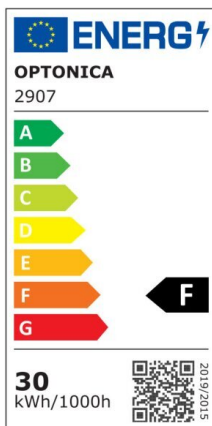

LED Ceiling Light White Body - Round

Power

30W

Light color

Neutral
White
Light
(NW)

CE

RoHS

*Can be mounted directly on the ceiling or with hanging accessories (available separately)

Technical specifications

Catalog number	2907
Beam angle	120°
Brand	Optonica
Product Code	PD30-A2
Body Color	White
Color Code	845
Color Designation	Neutral White Light (NW)
Correlated Color Temperature	4500K
Dimmable	No
EAN Code	3800156629073
Energy Consumption	30 kWh/1000h
Energy Efficiency Label	F
Flux	2250 lm
FLUX per watt	75 lm/W
Input voltage	AC: 175-260V
Instant On	0.1 s
IP	20
Items per box	10
Items per pack	1
LED Type	5630 SMD
Life span	25000h

Lumen maintenance at end of service life	70%
Material	PC
On/Off Cycles	25 000x
Operating Frequency	50-60Hz
Power	30W
Power Factor	0.9
Ra ≥	80
Size of Box	620x460x465 mm
Size of package	450x60x450 mm
Size of product	φ400x80 mm
Temperature	-20C/ +40°C
Warranty	2 Years
Wattage Equivalent	140W
Weight of Product	1.540 kg.