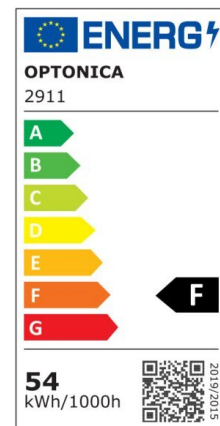

LED Ceiling Light White Body - Round

Power

30W

Light color

Neutral
White
Light
(NW)

CE

RoHS

*Can be mounted directly on the ceiling or with hanging accessories (available separately)

Technical specifications

Catalog number	2907
Beam angle	120°
Brand	Optonica
Product Code	PD30-A2
Body Color	White
Color Code	845
Color Designation	Neutral White Light (NW)
Correlated Color Temperature	4500K
Dimmable	No
EAN Code	3800156629073
Energy Consumption	30 kWh/1000h
Energy Efficiency Label	F
Flux	2250 lm
FLUX per watt	75 lm/W
Input voltage	AC: 175-260V
Instant On	0.1 s
IP	20
Items per box	10
Items per pack	1
LED Type	5630 SMD
Life span	25000h

Lumen maintenance at end of service life	70%
Material	PC
On/Off Cycles	25 000x
Operating Frequency	50-60Hz
Power	30W
Power Factor	0.9
Ra ≥	80
Size of Box	620x460x465 mm
Size of package	450x60x450 mm
Size of product	φ400x80 mm
Temperature	-20C/ +40°C
Warranty	2 Years
Wattage Equivalent	140W
Weight of Product	1.540 kg.