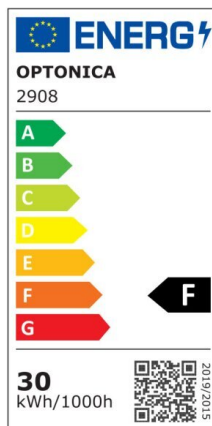

LED Ceiling Light White Body - Round

Power

30W

Light color

Neutral
White
Light
(NW)

CE

RoHS

*Can be mounted directly on the ceiling or with hanging accessories (available separately)

Technical specifications

Catalog number	2907
Beam angle	120°
Brand	Optonica
Product Code	PD30-A2
Body Color	White
Color Code	845
Color Designation	Neutral White Light (NW)
Correlated Color Temperature	4500K
Dimmable	No
EAN Code	3800156629073
Energy Consumption	30 kWh/1000h
Energy Efficiency Label	F
Flux	2250 lm
FLUX per watt	75 lm/W
Input voltage	AC: 175-260V
Instant On	0.1 s
IP	20
Items per box	10
Items per pack	1
LED Type	5630 SMD
Life span	25000h

Lumen maintenance at end of service life	70%
Material	PC
On/Off Cycles	25 000x
Operating Frequency	50-60Hz
Power	30W
Power Factor	0.9
Ra ≥	80
Size of Box	620x460x465 mm
Size of package	450x60x450 mm
Size of product	φ400x80 mm
Temperature	-20C/ +40°C
Warranty	2 Years
Wattage Equivalent	140W
Weight of Product	1.540 kg.