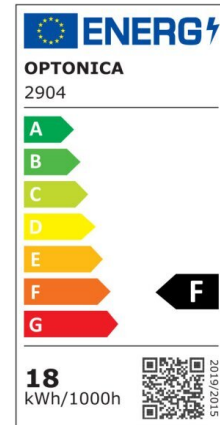

LED Ceiling Light White Body - Round

Power

30W

Light color

Neutral
White
Light
(NW)

CE

RoHS

*Can be mounted directly on the ceiling or with hanging accessories (available separately)

Technical specifications

Catalog number	2907
Beam angle	120°
Brand	Optonica
Product Code	PD30-A2
Body Color	White
Color Code	845
Color Designation	Neutral White Light (NW)
Correlated Color Temperature	4500K
Dimmable	No
EAN Code	3800156629073
Energy Consumption	30 kWh/1000h
Energy Efficiency Label	F
Flux	2250 lm
FLUX per watt	75 lm/W
Input voltage	AC: 175-260V
Instant On	0.1 s
IP	20
Items per box	10
Items per pack	1
LED Type	5630 SMD
Life span	25000h

Lumen maintenance at end of service life	70%
Material	PC
On/Off Cycles	25 000x
Operating Frequency	50-60Hz
Power	30W
Power Factor	0.9
Ra ≥	80
Size of Box	620x460x465 mm
Size of package	450x60x450 mm
Size of product	φ400x80 mm
Temperature	-20C/ +40°C
Warranty	2 Years
Wattage Equivalent	140W
Weight of Product	1.540 kg.