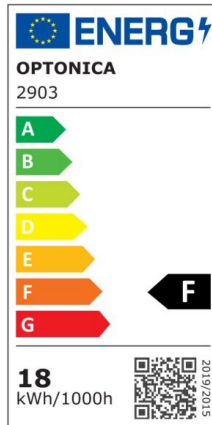

LED Ceiling Light White Body - Round

Power

30W

Light color

Neutral
White
Light
(NW)

CE

RoHS

*Can be mounted directly on the ceiling or with hanging accessories (available separately)

Technical specifications

Catalog number	2907
Beam angle	120°
Brand	Optonica
Product Code	PD30-A2
Body Color	White
Color Code	845
Color Designation	Neutral White Light (NW)
Correlated Color Temperature	4500K
Dimmable	No
EAN Code	3800156629073
Energy Consumption	30 kWh/1000h
Energy Efficiency Label	F
Flux	2250 lm
FLUX per watt	75 lm/W
Input voltage	AC: 175-260V
Instant On	0.1 s
IP	20
Items per box	10
Items per pack	1
LED Type	5630 SMD
Life span	25000h

Lumen maintenance at end of service life	70%
Material	PC
On/Off Cycles	25 000x
Operating Frequency	50-60Hz
Power	30W
Power Factor	0.9
Ra ≥	80
Size of Box	620x460x465 mm
Size of package	450x60x450 mm
Size of product	φ400x80 mm
Temperature	-20C/ +40°C
Warranty	2 Years
Wattage Equivalent	140W
Weight of Product	1.540 kg.