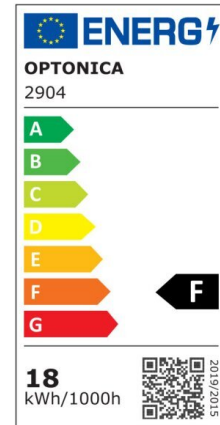

LED Ceiling Light White Body - Round

Power

18W

Light color

Neutral
White
Light
(NW)

CE

RoHS

*Can be mounted directly on the ceiling or with hanging accessories (available separately)

Technical specifications

Catalog number	2903
Beam angle	120°
Brand	Optonica
Product Code	PD18-A2
Body Color	White
Color Code	845
Color Designation	Neutral White Light (NW)
Correlated Color Temperature	4500K
Dimmable	No
EAN Code	3800156629035
Energy Consumption	18 kWh/1000h
Energy Efficiency Label	F
Flux	1350 lm
FLUX per watt	75 lm/W
Input voltage	AC: 175-260V
Instant On	0.1 s
IP	20
Items per box	10
Items per pack	1
LED Type	5630 SMD
Life span	25000h

Lumen maintenance at end of service life	70%
Material	PC
On/Off Cycles	25 000x
Operating Frequency	50-60Hz
Power	18W
Power Factor	0.7
Ra ≥	80
Size of Box	590x320x305 mm
Size of package	290x60x290 mm
Size of product	φ250x80 mm
Temperature	-20C/ +40°C
Warranty	2 Years
Wattage Equivalent	90W