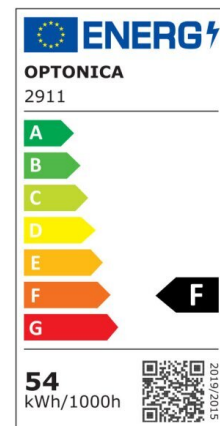

LED Ceiling Light White Body - Round

Power

18W

Light color

Neutral
White
Light
(NW)

CE

RoHS

*Can be mounted directly on the ceiling or with hanging accessories (available separately)

Technical specifications

Catalog number	2903
Beam angle	120°
Brand	Optonica
Product Code	PD18-A2
Body Color	White
Color Code	845
Color Designation	Neutral White Light (NW)
Correlated Color Temperature	4500K
Dimmable	No
EAN Code	3800156629035
Energy Consumption	18 kWh/1000h
Energy Efficiency Label	F
Flux	1350 lm
FLUX per watt	75 lm/W
Input voltage	AC: 175-260V
Instant On	0.1 s
IP	20
Items per box	10
Items per pack	1
LED Type	5630 SMD
Life span	25000h

Lumen maintenance at end of service life	70%
Material	PC
On/Off Cycles	25 000x
Operating Frequency	50-60Hz
Power	18W
Power Factor	0.7
Ra ≥	80
Size of Box	590x320x305 mm
Size of package	290x60x290 mm
Size of product	φ250x80 mm
Temperature	-20C/ +40°C
Warranty	2 Years
Wattage Equivalent	90W