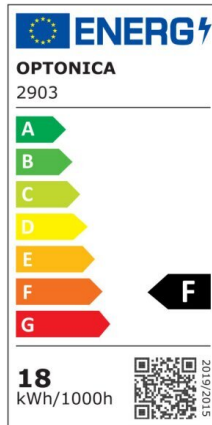

LED Ceiling Light White Body - Round

Power

18W

Light color

Neutral
White
Light
(NW)

CE

RoHS

*Can be mounted directly on the ceiling or with hanging accessories (available separately)

Technical specifications

Catalog number	2903
Beam angle	120°
Brand	Optonica
Product Code	PD18-A2
Body Color	White
Color Code	845
Color Designation	Neutral White Light (NW)
Correlated Color Temperature	4500K
Dimmable	No
EAN Code	3800156629035
Energy Consumption	18 kWh/1000h
Energy Efficiency Label	F
Flux	1350 lm
FLUX per watt	75 lm/W
Input voltage	AC: 175-260V
Instant On	0.1 s
IP	20
Items per box	10
Items per pack	1
LED Type	5630 SMD
Life span	25000h

Lumen maintenance at end of service life	70%
Material	PC
On/Off Cycles	25 000x
Operating Frequency	50-60Hz
Power	18W
Power Factor	0.7
Ra ≥	80
Size of Box	590x320x305 mm
Size of package	290x60x290 mm
Size of product	φ250x80 mm
Temperature	-20C/ +40°C
Warranty	2 Years
Wattage Equivalent	90W