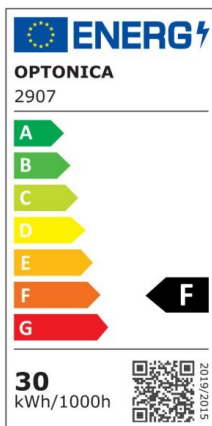

LED Ceiling Light White Body - Round

Power

18W

Light color

Neutral
White
Light
(NW)

CE

RoHS

*Can be mounted directly on the ceiling or with hanging accessories (available separately)

Technical specifications

Catalog number	2903
Beam angle	120°
Brand	Optonica
Product Code	PD18-A2
Body Color	White
Color Code	845
Color Designation	Neutral White Light (NW)
Correlated Color Temperature	4500K
Dimmable	No
EAN Code	3800156629035
Energy Consumption	18 kWh/1000h
Energy Efficiency Label	F
Flux	1350 lm
FLUX per watt	75 lm/W
Input voltage	AC: 175-260V
Instant On	0.1 s
IP	20
Items per box	10
Items per pack	1
LED Type	5630 SMD
Life span	25000h

Lumen maintenance at end of service life	70%
Material	PC
On/Off Cycles	25 000x
Operating Frequency	50-60Hz
Power	18W
Power Factor	0.7
Ra ≥	80
Size of Box	590x320x305 mm
Size of package	290x60x290 mm
Size of product	φ250x80 mm
Temperature	-20C/ +40°C
Warranty	2 Years
Wattage Equivalent	90W