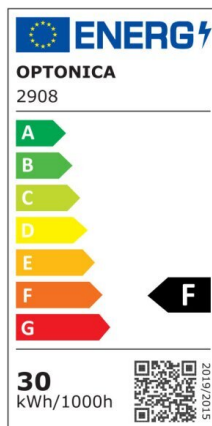

LED Ceiling Light White Body - Round

Power

18W

Light color

Neutral
White
Light
(NW)

CE

RoHS

*Can be mounted directly on the ceiling or with hanging accessories (available separately)

Technical specifications

Catalog number	2903
Beam angle	120°
Brand	Optonica
Product Code	PD18-A2
Body Color	White
Color Code	845
Color Designation	Neutral White Light (NW)
Correlated Color Temperature	4500K
Dimmable	No
EAN Code	3800156629035
Energy Consumption	18 kWh/1000h
Energy Efficiency Label	F
Flux	1350 lm
FLUX per watt	75 lm/W
Input voltage	AC: 175-260V
Instant On	0.1 s
IP	20
Items per box	10
Items per pack	1
LED Type	5630 SMD
Life span	25000h

Lumen maintenance at end of service life	70%
Material	PC
On/Off Cycles	25 000x
Operating Frequency	50-60Hz
Power	18W
Power Factor	0.7
Ra ≥	80
Size of Box	590x320x305 mm
Size of package	290x60x290 mm
Size of product	φ250x80 mm
Temperature	-20C/ +40°C
Warranty	2 Years
Wattage Equivalent	90W