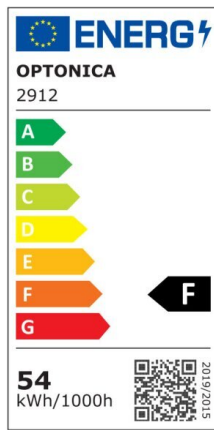

LED Ceiling Light White Body - Round

Power

18W

Light color

Neutral
White
Light
(NW)

CE

RoHS

*Can be mounted directly on the ceiling or with hanging accessories (available separately)

Technical specifications

Catalog number	2903
Beam angle	120°
Brand	Optonica
Product Code	PD18-A2
Body Color	White
Color Code	845
Color Designation	Neutral White Light (NW)
Correlated Color Temperature	4500K
Dimmable	No
EAN Code	3800156629035
Energy Consumption	18 kWh/1000h
Energy Efficiency Label	F
Flux	1350 lm
FLUX per watt	75 lm/W
Input voltage	AC: 175-260V
Instant On	0.1 s
IP	20
Items per box	10
Items per pack	1
LED Type	5630 SMD
Life span	25000h

Lumen maintenance at end of service life	70%
Material	PC
On/Off Cycles	25 000x
Operating Frequency	50-60Hz
Power	18W
Power Factor	0.7
Ra ≥	80
Size of Box	590x320x305 mm
Size of package	290x60x290 mm
Size of product	φ250x80 mm
Temperature	-20C/ +40°C
Warranty	2 Years
Wattage Equivalent	90W