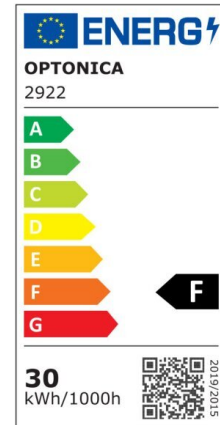

LED Ceiling Light Black Body - Square

Power

64W

Light color

Neutral White Light (NW)

CE

RoHS

*Can be mounted directly on the ceiling or with hanging accessories (available separately)

Technical specifications

Catalog number	2925
Beam angle	120°
Brand	Optonica
Product Code	PD64-A2
Body Color	Black
Color Code	845
Color Designation	Neutral White Light (NW)
Correlated Color Temperature	4500K
Dimmable	No
EAN Code	3800156629257
Energy Consumption	64 kWh/1000h
Energy Efficiency Label	F
Flux	4800 lm
FLUX per watt	75 lm/W
Input voltage	AC: 175-260V
Instant On	0.1 s
IP	20
Items per box	6
Items per pack	1
LED Type	5630 SMD
Life span	25000h

Lumen maintenance at end of service life	70%
Material	PC
On/Off Cycles	25 000x
Operating Frequency	50-60Hz
Power	64W
Power Factor	0.9
Ra ≥	80
Size of Box	660x380x665 mm
Size of package	650x60x650 mm
Size of product	600x600 mm
Temperature	-20C/ +40°C
Warranty	2 Years
Wattage Equivalent	270W