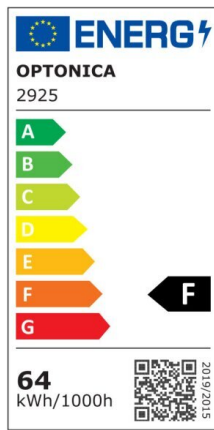

LED Ceiling Light Black Body - Square

Power

64W

Light color

Neutral White Light (NW)

CE

RoHS

*Can be mounted directly on the ceiling or with hanging accessories (available separately)

Technical specifications

Catalog number	2925
Beam angle	120°
Brand	Optonica
Product Code	PD64-A2
Body Color	Black
Color Code	845
Color Designation	Neutral White Light (NW)
Correlated Color Temperature	4500K
Dimmable	No
EAN Code	3800156629257
Energy Consumption	64 kWh/1000h
Energy Efficiency Label	F
Flux	4800 lm
FLUX per watt	75 lm/W
Input voltage	AC: 175-260V
Instant On	0.1 s
IP	20
Items per box	6
Items per pack	1
LED Type	5630 SMD
Life span	25000h

Lumen maintenance at end of service life	70%
Material	PC
On/Off Cycles	25 000x
Operating Frequency	50-60Hz
Power	64W
Power Factor	0.9
Ra ≥	80
Size of Box	660x380x665 mm
Size of package	650x60x650 mm
Size of product	600x600 mm
Temperature	-20C/ +40°C
Warranty	2 Years
Wattage Equivalent	270W