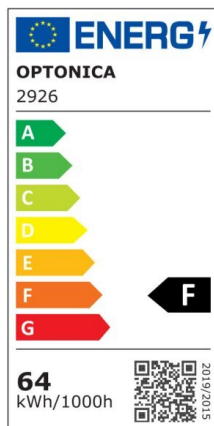

LED Ceiling Light Black Body - Square

Power

64W

Light color

Neutral White Light (NW)

CE

RoHS

*Can be mounted directly on the ceiling or with hanging accessories (available separately)

Technical specifications

Catalog number	2925
Beam angle	120°
Brand	Optonica
Product Code	PD64-A2
Body Color	Black
Color Code	845
Color Designation	Neutral White Light (NW)
Correlated Color Temperature	4500K
Dimmable	No
EAN Code	3800156629257
Energy Consumption	64 kWh/1000h
Energy Efficiency Label	F
Flux	4800 lm
FLUX per watt	75 lm/W
Input voltage	AC: 175-260V
Instant On	0.1 s
IP	20
Items per box	6
Items per pack	1
LED Type	5630 SMD
Life span	25000h

Lumen maintenance at end of service life	70%
Material	PC
On/Off Cycles	25 000x
Operating Frequency	50-60Hz
Power	64W
Power Factor	0.9
Ra ≥	80
Size of Box	660x380x665 mm
Size of package	650x60x650 mm
Size of product	600x600 mm
Temperature	-20C/ +40°C
Warranty	2 Years
Wattage Equivalent	270W