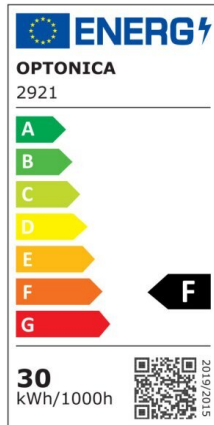

LED Ceiling Light Black Body - Square

Power

64W

Light color

Neutral White Light (NW)

CE

RoHS

*Can be mounted directly on the ceiling or with hanging accessories (available separately)

Technical specifications

Catalog number	2925
Beam angle	120°
Brand	Optonica
Product Code	PD64-A2
Body Color	Black
Color Code	845
Color Designation	Neutral White Light (NW)
Correlated Color Temperature	4500K
Dimmable	No
EAN Code	3800156629257
Energy Consumption	64 kWh/1000h
Energy Efficiency Label	F
Flux	4800 lm
FLUX per watt	75 lm/W
Input voltage	AC: 175-260V
Instant On	0.1 s
IP	20
Items per box	6
Items per pack	1
LED Type	5630 SMD
Life span	25000h

Lumen maintenance at end of service life	70%
Material	PC
On/Off Cycles	25 000x
Operating Frequency	50-60Hz
Power	64W
Power Factor	0.9
Ra ≥	80
Size of Box	660x380x665 mm
Size of package	650x60x650 mm
Size of product	600x600 mm
Temperature	-20C/ +40°C
Warranty	2 Years
Wattage Equivalent	270W