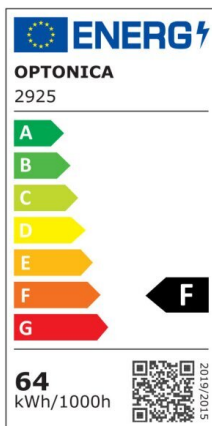

LED Ceiling Light Black Body - Square

Power

64W

Light color

Neutral White Light (NW)

CE

RoHS

*Can be mounted directly on the ceiling or with hanging accessories (available separately)

Technical specifications

Catalog number	2925
Beam angle	120°
Brand	Optonica
Product Code	PD64-A2
Body Color	Black
Color Code	845
Color Designation	Neutral White Light (NW)
Correlated Color Temperature	4500K
Dimmable	No
EAN Code	3800156629257
Energy Consumption	64 kWh/1000h
Energy Efficiency Label	F
Flux	4800 lm
FLUX per watt	75 lm/W
Input voltage	AC: 175-260V
Instant On	0.1 s
IP	20
Items per box	6
Items per pack	1
LED Type	5630 SMD
Life span	25000h

Lumen maintenance at end of service life	70%
Material	PC
On/Off Cycles	25 000x
Operating Frequency	50-60Hz
Power	64W
Power Factor	0.9
Ra ≥	80
Size of Box	660x380x665 mm
Size of package	650x60x650 mm
Size of product	600x600 mm
Temperature	-20C/ +40°C
Warranty	2 Years
Wattage Equivalent	270W