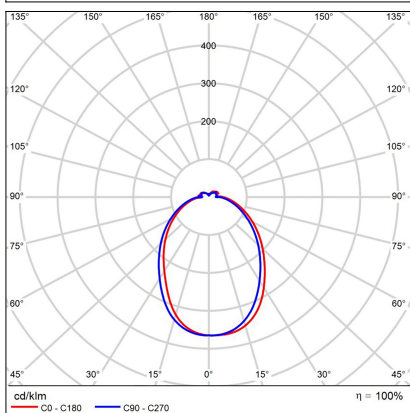

CIRCLE 80 P-Z, W

Code:	3271031D
Color:	WHITE / RAL 9003
Material:	ALUMINIUM/PMMA
Power:	62W
Color temperature:	3000K
Lumen output:	5540lm
Efficacy:	89lm/W
Color rendering index:	90+
SDCM:	< 3
Light beam angle:	160°
Light Source:	LED
Dimmable:	DALI/PUSH
LED lifetime:	L80B20 50.000h
Driver:	1500 mA
Voltage / Frequency:	220-240V/50-60Hz
Dimensions luminaire:	d800 mm x h33 mm
Product weight kg:	2,2 kg
Packing carton:	1
Length suspension:	2500 mm
Package dimensions:	875 mm x 875 mm x 115 mm