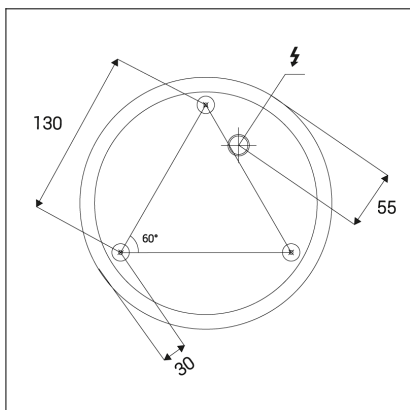

CIRCLE 80 P-Z, W

Code:	3271031D
Color:	WHITE / RAL 9003
Material:	ALUMINIUM/PMMA
Power:	62W
Color temperature:	3000K
Lumen output:	5540lm
Efficacy:	89lm/W
Color rendering index:	90+
SDCM:	< 3
Light beam angle:	160°
Light Source:	LED
Dimmable:	DALI/PUSH
LED lifetime:	L80B20 50.000h
Driver:	1500 mA
Voltage / Frequency:	220-240V/50-60Hz
Dimensions luminaire:	d800 mm x h33 mm
Product weight kg:	2,2 kg
Packing carton:	1
Length suspension:	2500 mm
Package dimensions:	875 mm x 875 mm x 115 mm