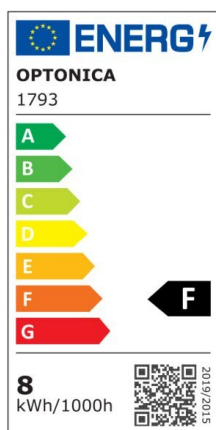

LED Bulb E27 MS200 Golden Glass Dimmable

Power

8W

Light color

Warm White (WW)

CE

RoHS

Technical specifications

Catalog number	1793
Beam angle	300°
Brand	Optonica
Product Code	SP8-A2
Color Code	818

Color Designation	Warm White (WW)
Color Of The Shell	Golden Glass
Correlated Color Temperature	1800K
Dimmable	Yes
EAN Code	3800156617933
Energy Consumption	8 kWh/1000h
Energy Efficiency Label	F
Flux	810 lm
FLUX per watt	101 lm/W
Input voltage	AC220-240V
Instant On	0.1s
IP	20
Items per box	6
Items per pack	1
LED Type	Filament
Life span	25 000 Hours
Lumen maintenance at end of service life	70%
Material	Glass
On/Off Cycles	25 000x
Operating Frequency	50-60Hz
Power	8W
Power Factor	0.9
Size of package	220x205x205 mm
Size of product	φ200x210 mm
Socket	E27
Temperature	-30°C / +50°C
Warranty	2 Years
Wattage Equivalent	54W
Weight of Product	480 gr.